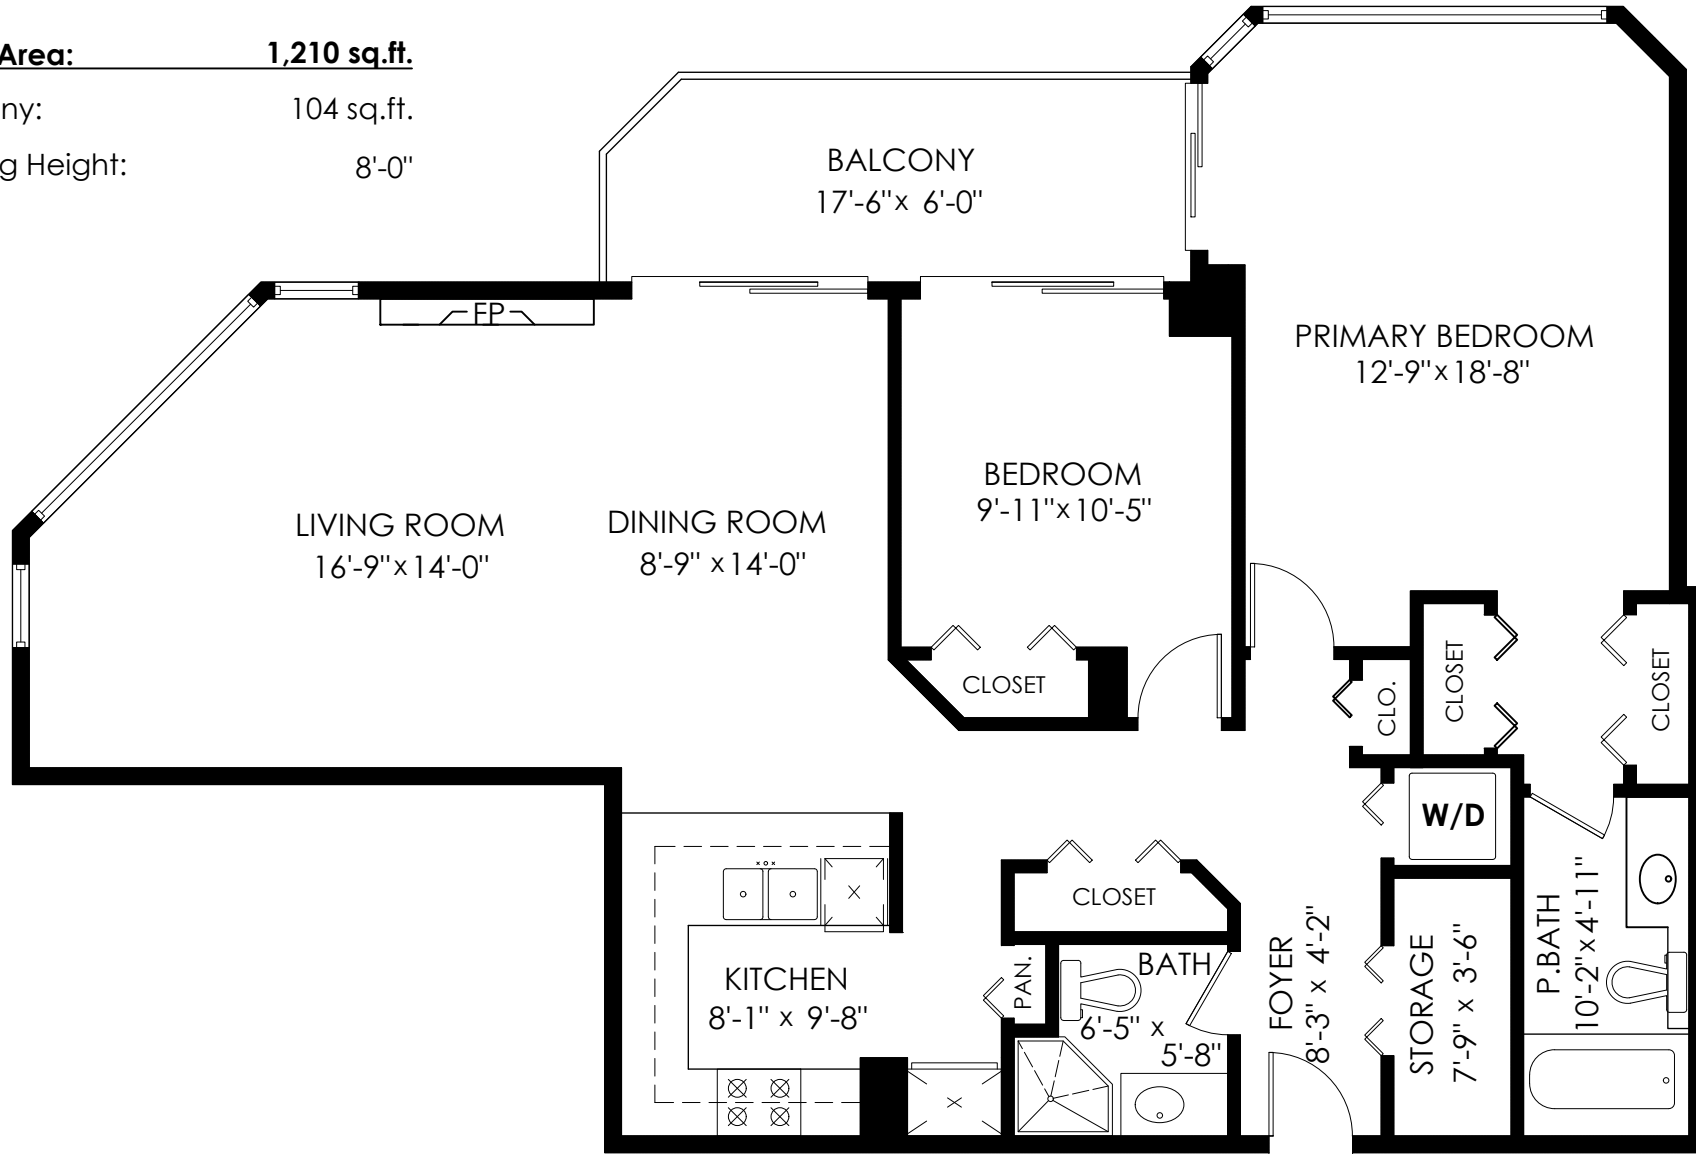

Floor Area: 1,210 sq.ft.
Balcony: 104 sq.ft.
Ceiling Height: 8'-0"

MEASURED ON: (2024-05-29)

✉ info@pixlworks.com 🌐 www.pixlworks.com ☎ 604.329.5788

E&O Insured. Total square foot calculated to gross unit area. SQFT based on interior measurements to exterior walls, not taken from original blueprints, may include unfinished area. This is for marketing purposes only and is not intended for architectural/construction use. All details, sizes & placements should be considered approximate within +/- 2% tolerance.