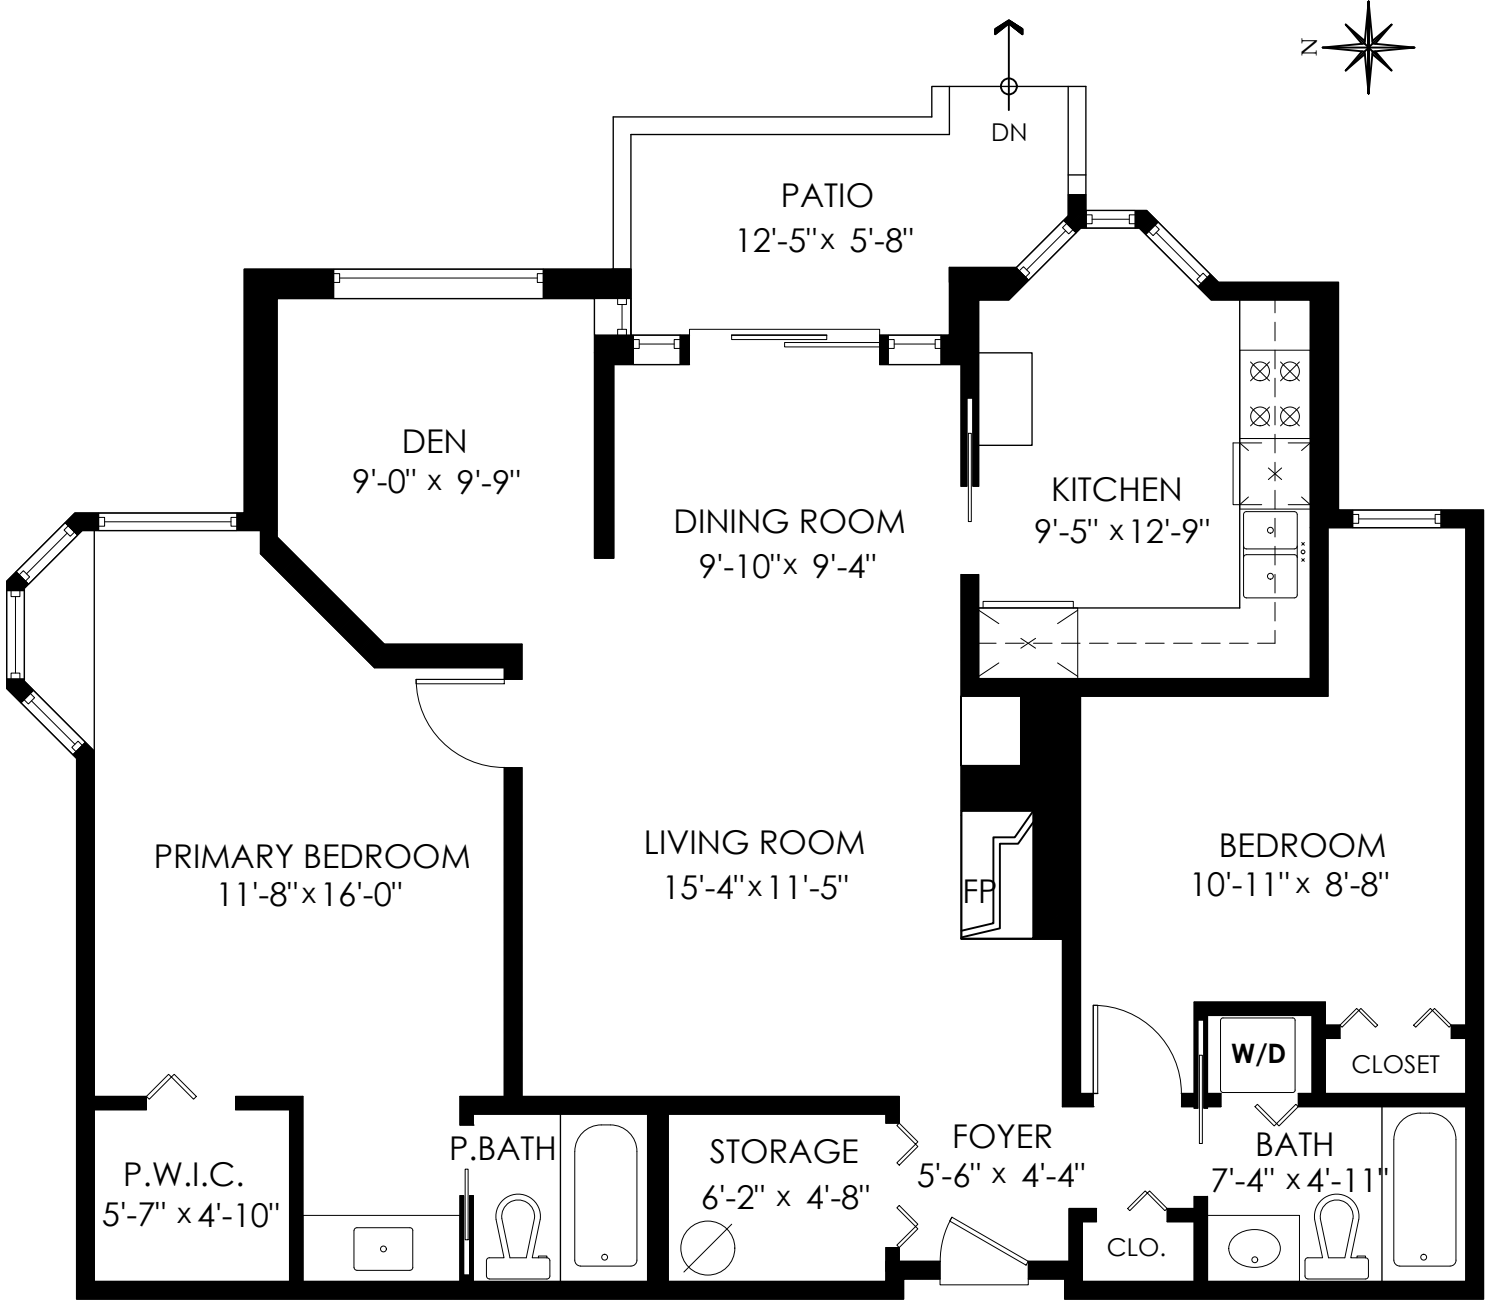

**604-779-1292**

cindy@teamcindygering.com

**Floor Area:** 1,088 sq.ft.

Patio: 67 sq.ft.

Ceiling Height: 8'-0"

**MEASURED ON: (2024-06-25)**

info@pixlworks.com www.pixlworks.com 604.329.5788

E&O Insured. Total square foot calculated to gross unit area. SQFT based on interior measurements to exterior walls, not taken from original blueprints, may include unfinished area. This is for marketing purposes only and is not intended for architectural/construction use. All details, sizes & placements should be considered approximate within +/- 2% tolerance.