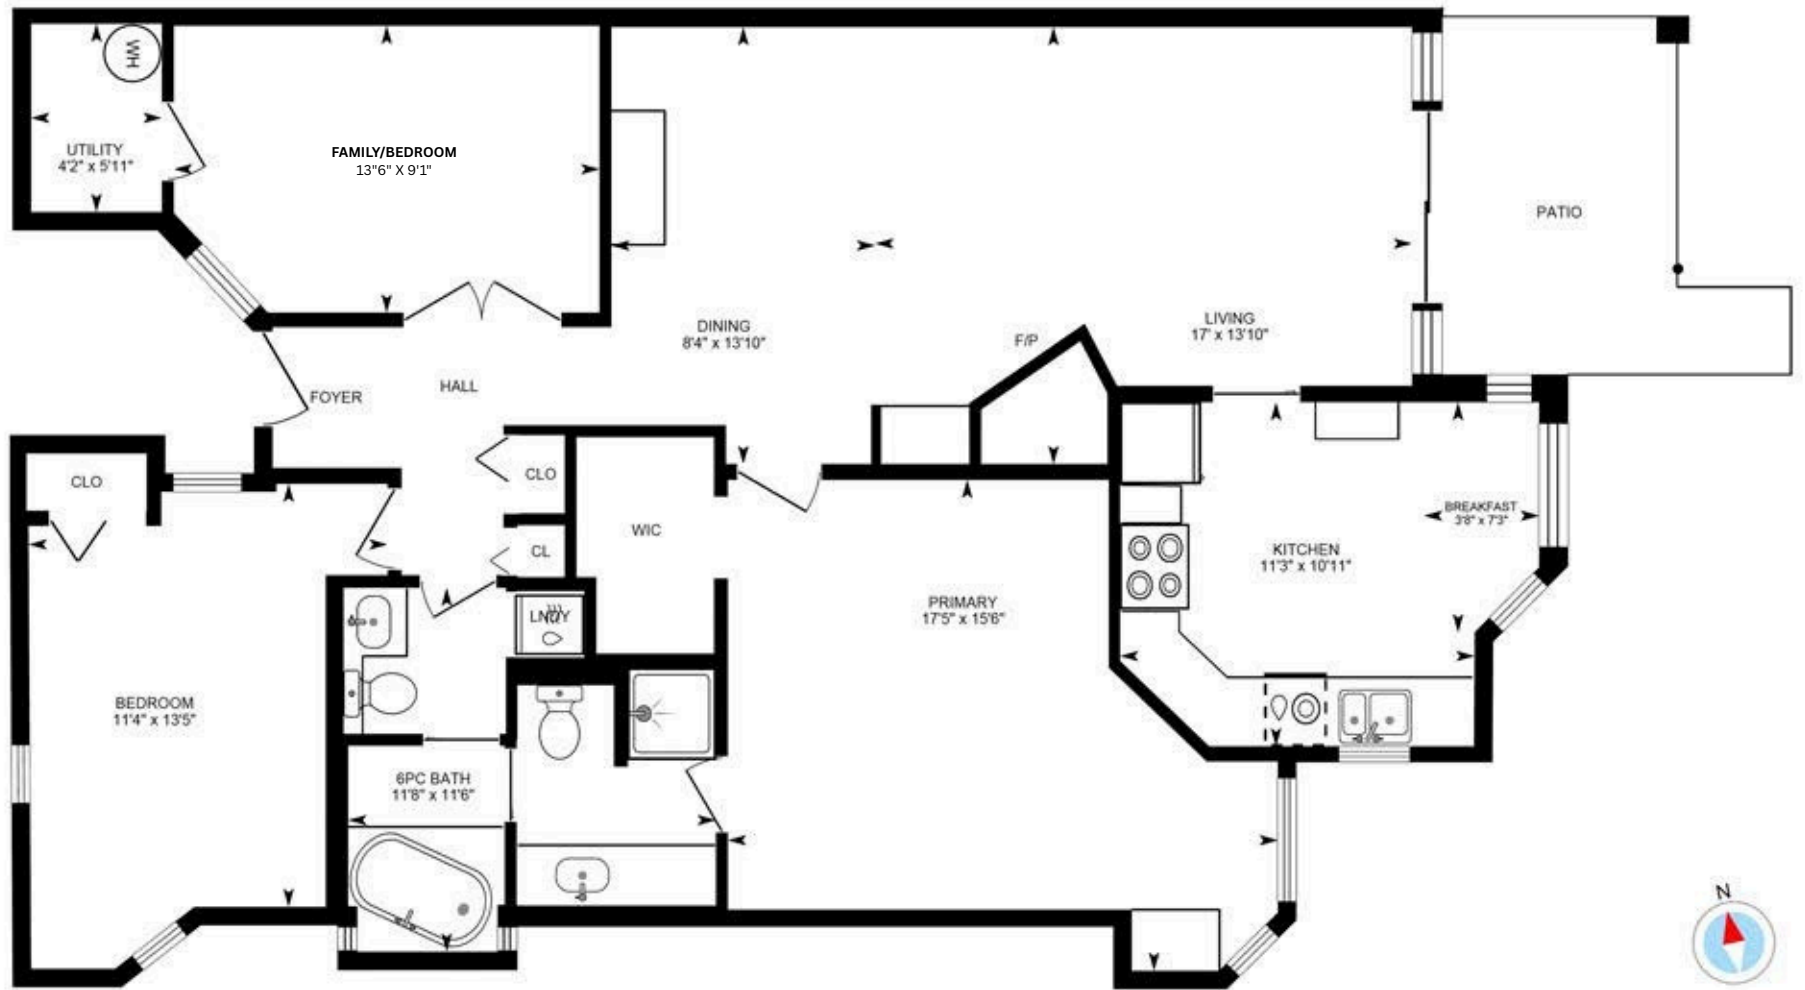

101-12 K De K Ct, New Westminster

  
Cindy Cyering

PERSONAL REAL ESTATE CORPORATION

Liveable area	1,300 sq ft
Patio	94 sq ft
Total Measured	1,394 sq ft

All room dimensions and floor areas must be considered approximate and are subject to independent verification. Measurements shown include wall thickness and are made to the exterior walls.